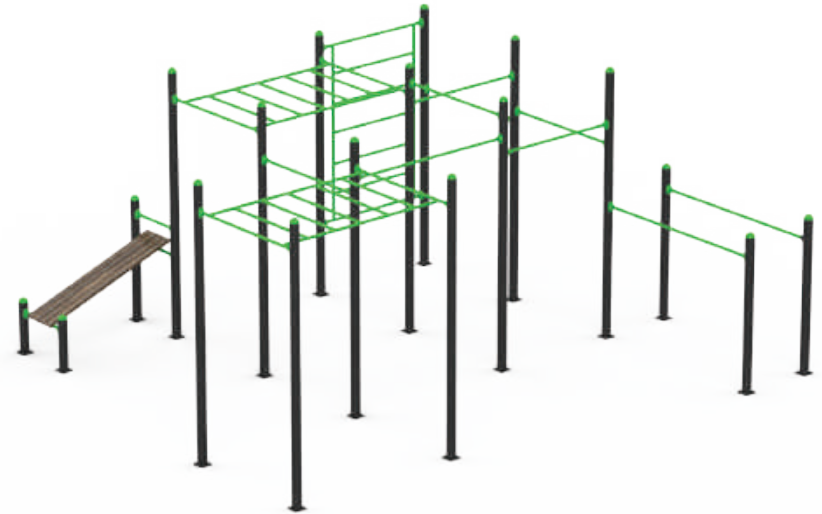

PND-T33390
PANDA WORKOUT SERIES

PND-T33410
PANDA WORKOUT SERIES