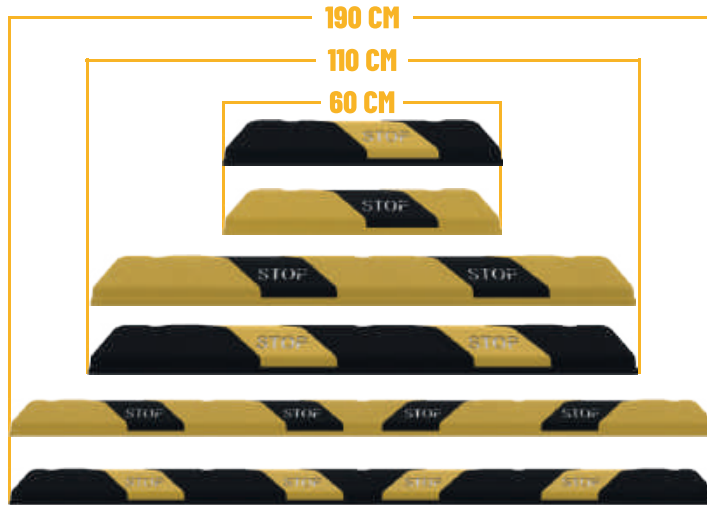

Bi-directional reflective tapes.
Ultra impact resistand with special design.
Mounted with Ø16 anchor / Ø10x110 mm lag screw.
Temperature resistance between -20C° / + 60C°.
Application field; It is suitable for use in urban and interurban roads,
bike roads, stripe separation, parking lots and to limit parking areas.

RECTANGULAR PRINTED SIGNS

Bi-directional warning label.
Easy to carry.
Traffic signs, handles and lamps can be easily assembled without adapters.
Temperature resistance between -20C° / + 60C°.
Application field; It is suitable for indoor-outdoor places and all areas for
pedestrian guidance, information and warning purpose.