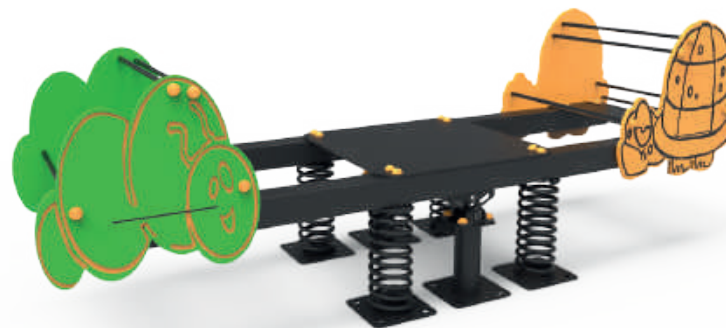

390 cm
90 cm
23 m²
User Area

3-12
User Age Group

2
Number Of Users

MALAWI
MLW-T20150

390 cm
90 cm
23 m²
User Area

3-12
User Age Group

2
Number Of Users

PETRA
PTR-T20160