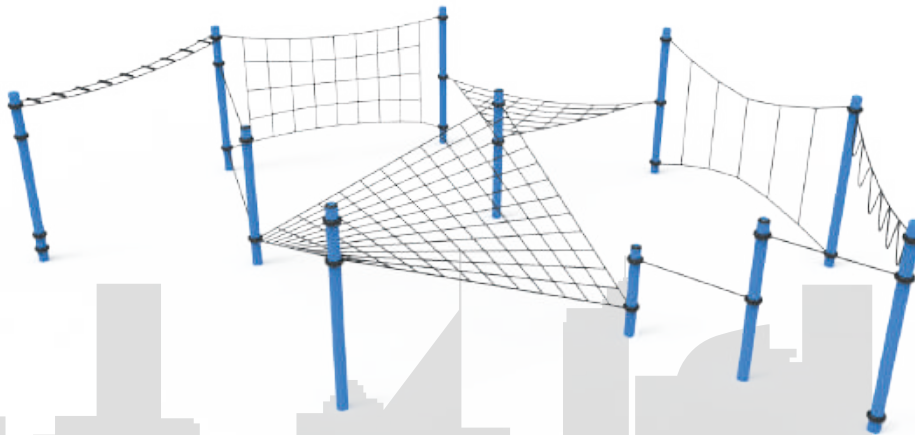

SDNY-18080