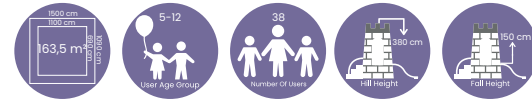

DHA-15050

APPLICATION AREAS