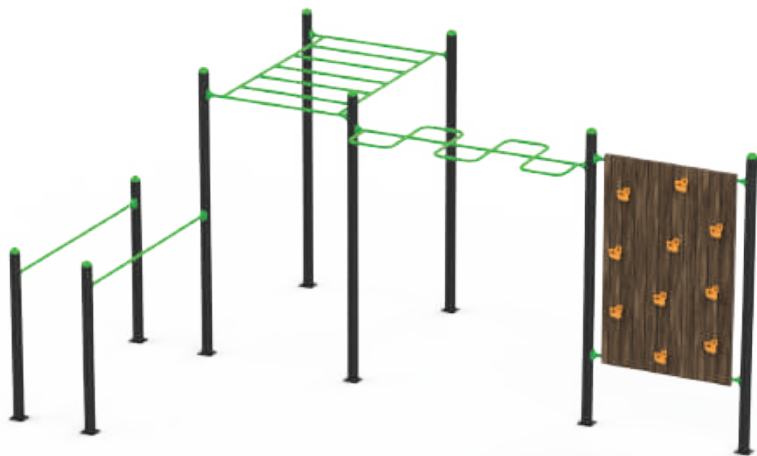

PANDA

SPORT

PANDA WORKOUT

www.pandaplaytime.com