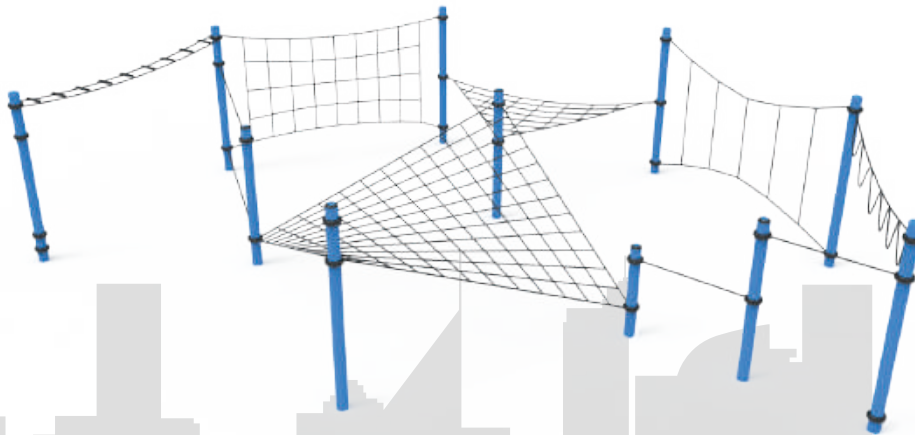

PANDA

SDNY-18050

SDNY-18060

SDNY-18070

- Area: 113.7 m²
- User Age Group: 5-12
- Number of Users: 13
- Hill Height: 50 cm

SDNY-18080

- Area: 115 m²
- User Age Group: 5-12
- Number of Users: 20
- Hill Height: 50 cm