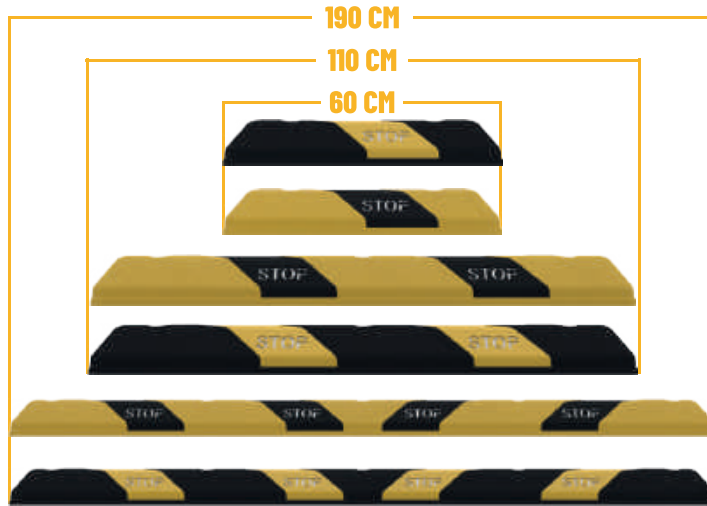

Bi-directional reflective tapes.
Ultra impact resistand with special design.
Mounted with Ø16 anchor / Ø10x110 mm lag screw.
Temperature resistance between -20C° / + 60C°.
Application field; It is suitable for use in urban and interurban roads,
bike roads, stripe separation, parking lots and to limit parking areas.

RECTANGULAR PRINTED SIGNS

Bi-directional warning label.
Easy to carry.
Traffic signs, handles and lamps can be easily assembled without adapters.
Temperature resistance between -20C° / + 60C°.
Application field; It is suitable for indoor-outdoor places and all areas for
pedestrian guidance, information and warning purpose.