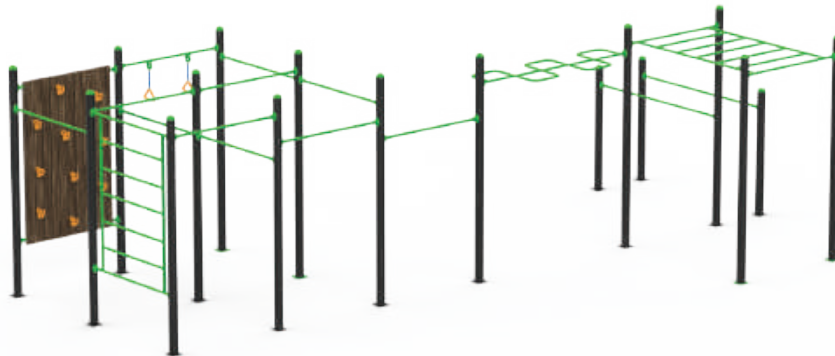

PND-T33420
PANDA WORKOUT SERIES