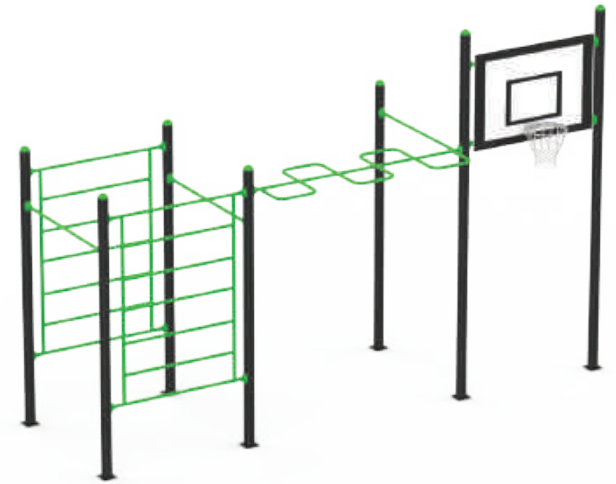

PND-T33310
PANDA WORKOUT SERIES

PND-T33330
PANDA WORKOUT SERIES